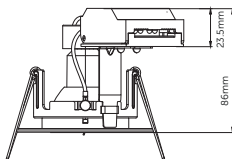

### 3 Year Silver Warranty

Code	Description	HxBezelsCut Out Ø (mm)
10660	Fire Rated MV/LV Downlight - White	
10665	Fire Rated MV/LV Downlight - Matt White	
10661	Fire Rated MV/LV Downlight - Satin Nickel	
10662	Fire Rated MV/LV Downlight - Chrome	98x85x68
10663	Fire Rated MV/LV Downlight - Antique Brass	
10664	Fire Rated MV/LV Downlight - Brass	
10655	Fire Rated MV/LV Centre Tilt - White	
10667	Fire Rated MV/LV Centre Tilt - Matt White	
10656	Fire Rated MV/LV Centre Tilt - Satin Nickel	
10657	Fire Rated MV/LV Centre Tilt - Chrome	98x85x68
10658	Fire Rated MV/LV Centre Tilt - Antique Brass	
10659	Fire Rated MV/LV Centre Tilt - Brass	
10650	Fire Rated MV/LV Showerlight - White	
10666	Fire Rated MV/LV Showerlight - Matt White	
10651	Fire Rated MV/LV Showerlight - Satin Nickel	
10652	Fire Rated MV/LV Showerlight - Chrome	1008x85x68
10653	Fire Rated MV/LV Showerlight - Antique Brass	
10654	Fire Rated MV/LV Showerlight - Brass	
10670	IC Cage for Firestay Downlight/Showerlight	-
10671	IC Cage for Firestay Centre Tilt	-